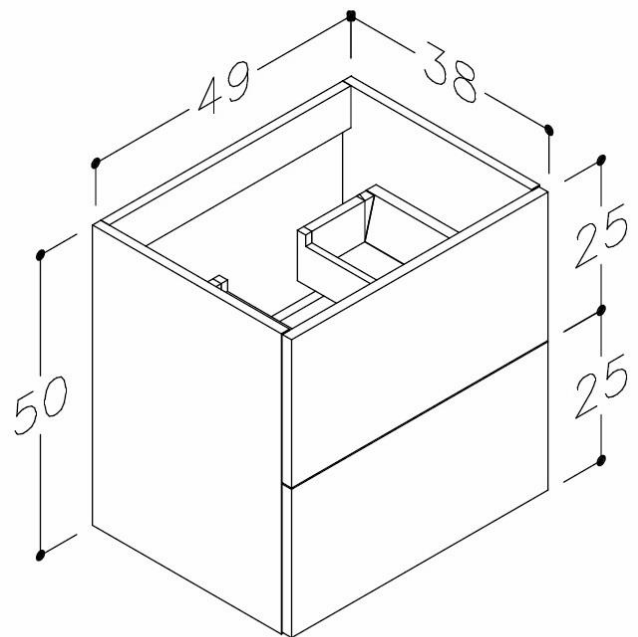

Technical Data Information

Product Code:

CES50WHTTOB

Information:

Cesena 50cm Twin Drawer Wall Hung

Overall Dimensions:

H: 550 x D: 395 x W: 510

All Dimensions are in millimetres. The information contained on this page was correct at date of issue. Fitting dimensions are provided as a guide only. Some variation may occur due to manufacturing tolerances. We pursue a policy of continuing improvement in design and performance of our products and so reserve the right to change specifications without prior notice.