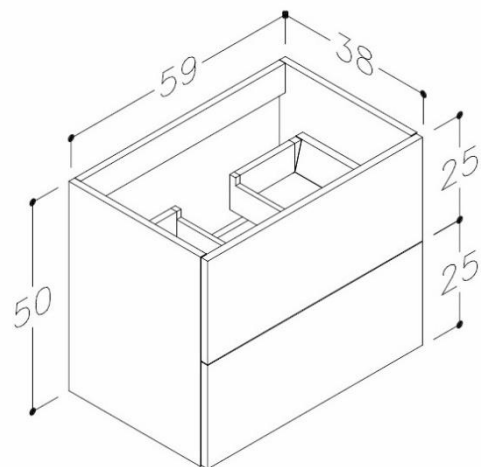

## Technical Data Information

**Product Code:**

CES60WHTTOB

**Information:**

Cesena 60cm Twin Drawer Wall Hung

**Overall Dimensions:**

H: 550 x D: 395 x W: 610

All Dimensions are in millimetres. The information contained on this page was correct at date of issue. Fitting dimensions are provided as a guide only. Some variation may occur due to manufacturing tolerances. We pursue a policy of continuing improvement in design and performance of our products and so reserve the right to change specifications without prior notice.